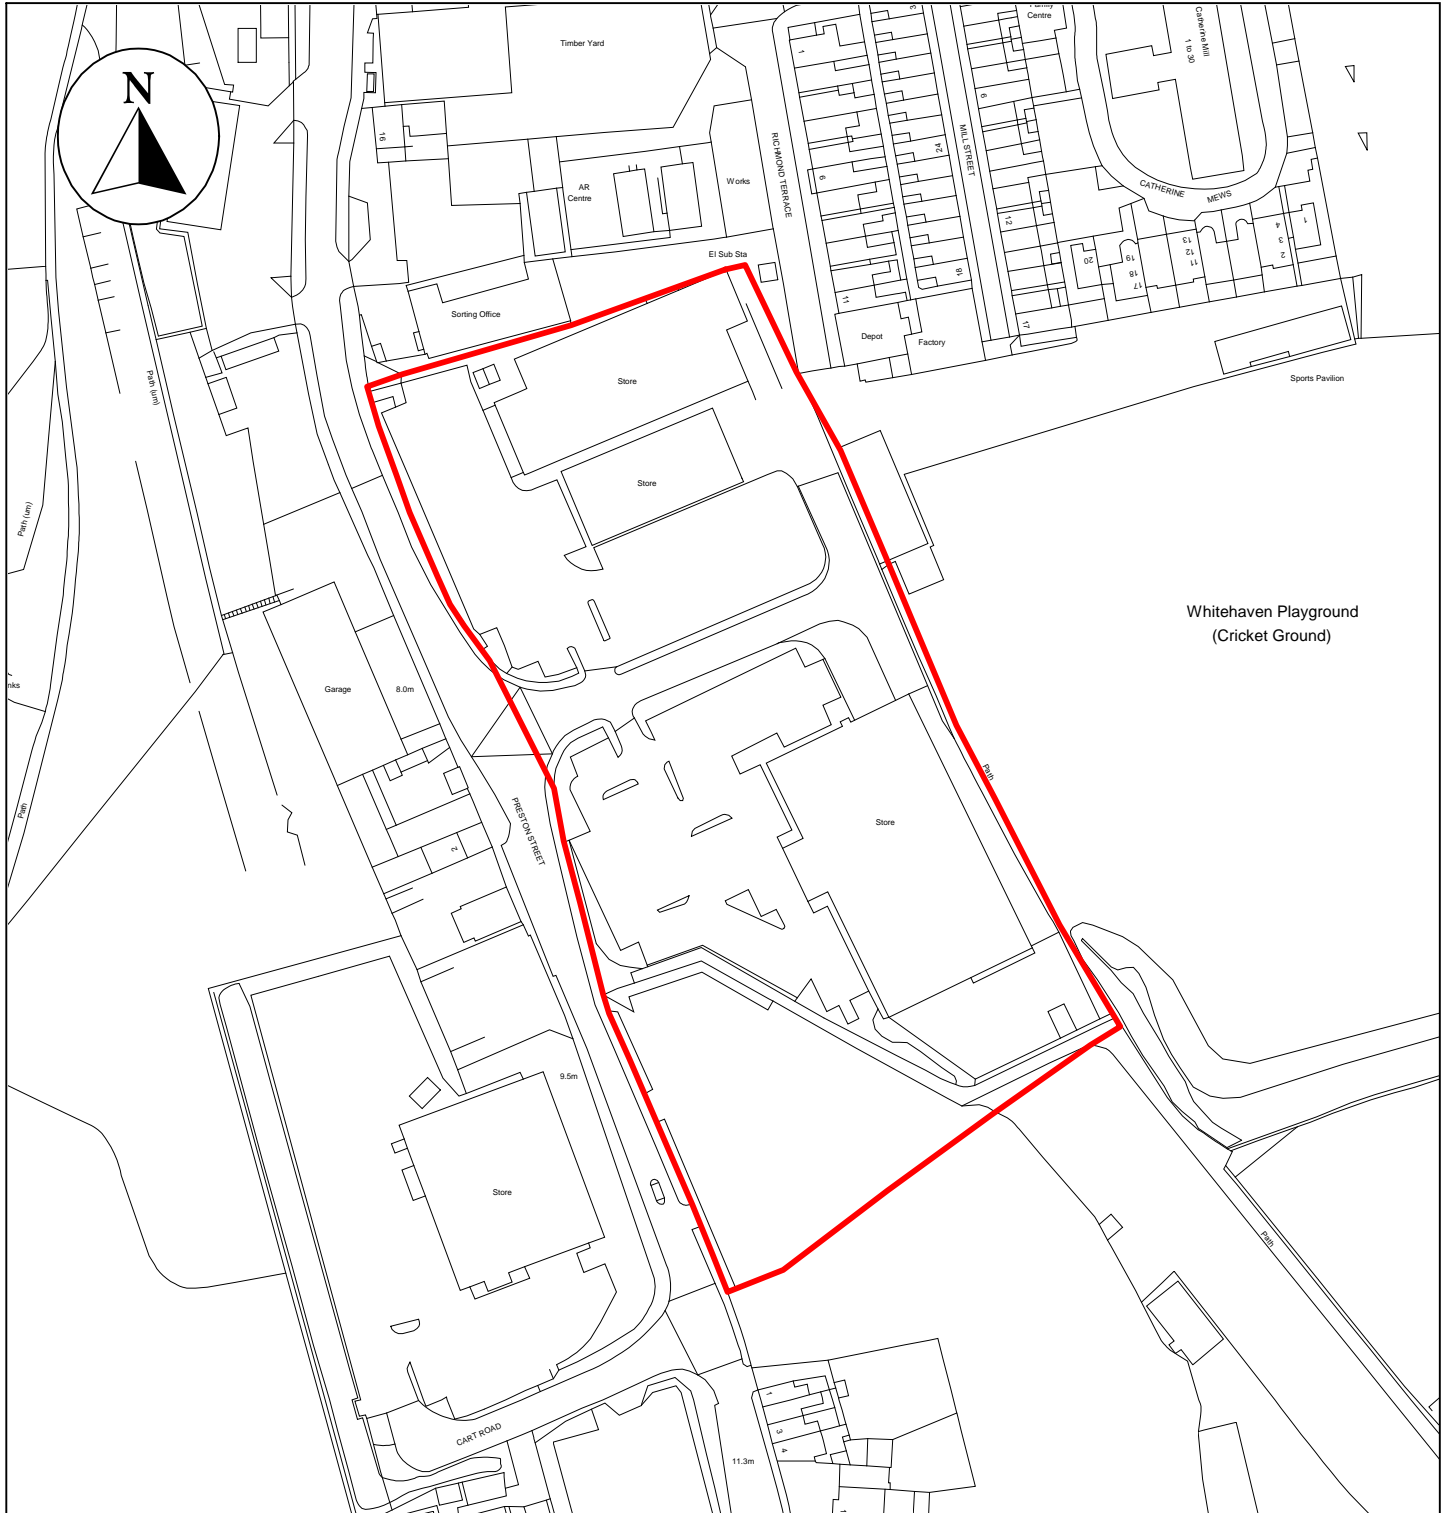

Public Space Protection Order Cumberland Council 2024

ANTI-SOCIAL BEHAVIOUR CRIME AND
POLICING ACT 2014

Preston Street Retail Park, Whitehaven, CA28 9DL

Neighbourhoods
Education and Enforcement
Allerdale House
Workington
CA14 3YJ

Scale: 1 : 1,750
Date: February 2024

©crown copyright database rights 2024
ordnance survey AC0000861732